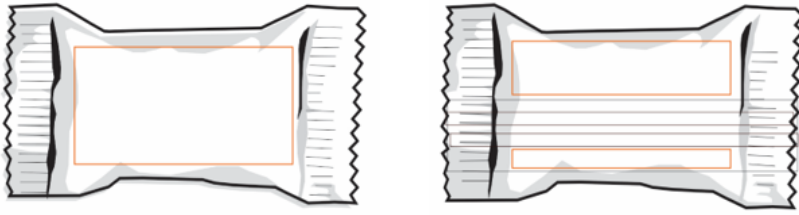

Comic Sans

Choose an Ink Color:

Red

Burgundy

Purple

Navy Blue

Royal Blue

Green

Orange

Brown

Black

Matte Gold

Matte Silver

Pink

Lime

Imprint Area Shown Below:

Additional Information:

Lead Time: 8 business days plus shipping (*Rush production? No sooner than 5 business days plus shipping, extra fees apply*)

Maximum of 1 color imprint (*Imprint front and back same single color at no additional charge*)